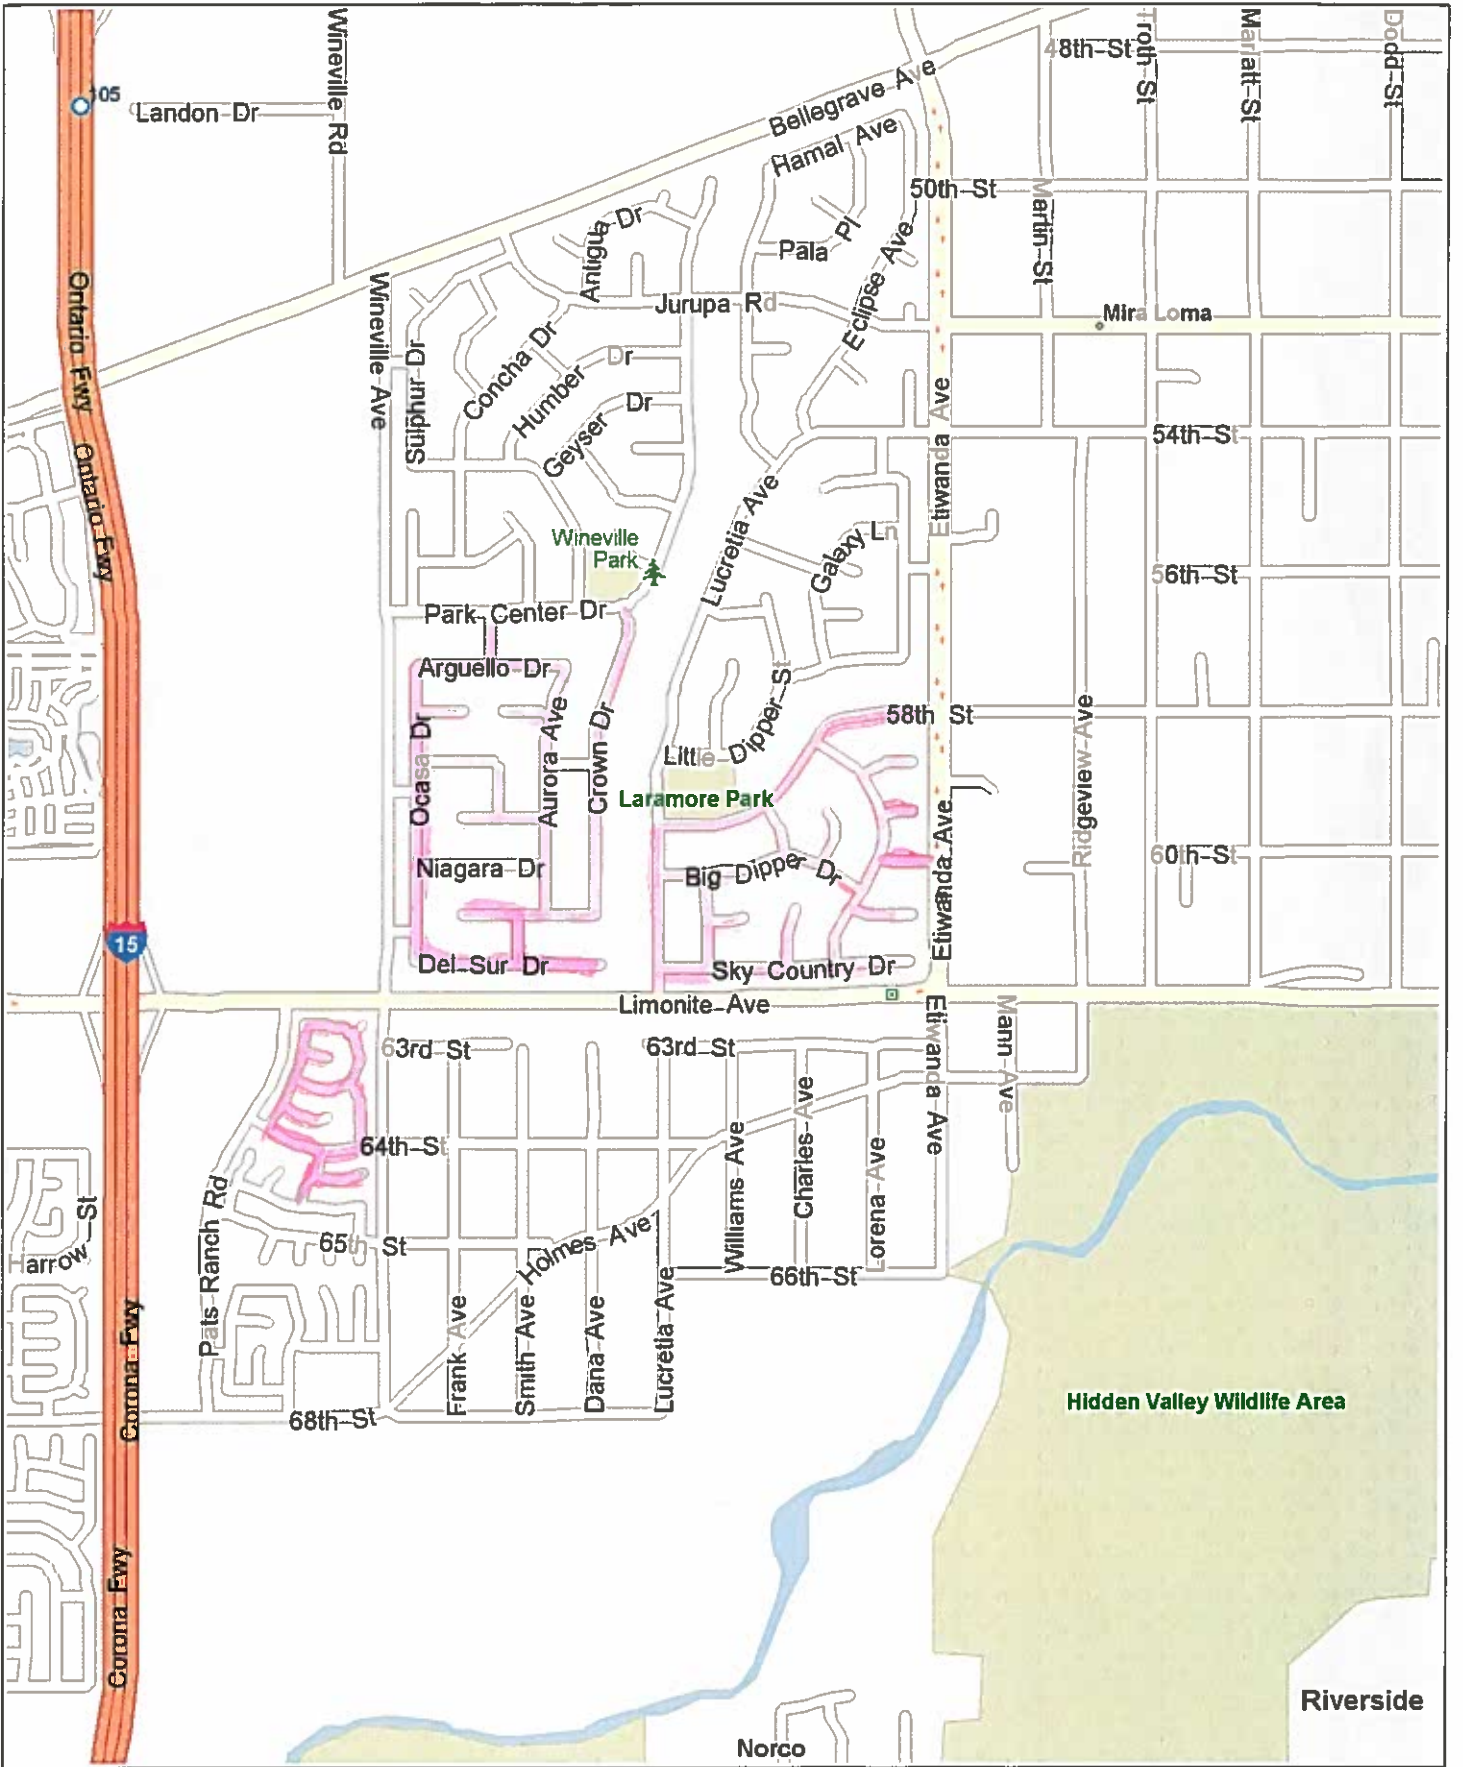

Mira Loma, California, United States

R 174

California, United States, North America R274

R4T4

Mira Loma, California, United States

R 174

Copyright © and (P) 1988-2010 Microsoft Corporation and/or its suppliers. All rights reserved. <http://www.microsoft.com/streets/>
Certain mapping and direction data © 2010 NAVTEQ. All rights reserved. The Data for areas of Canada includes information taken with permission from Canadian authorities, including © Her Majesty the Queen in Right of Canada, © Queen's Printer for Ontario. NAVTEQ and NAVTEQ ON BOARD are trademarks of NAVTEQ. © 2010 Tele Atlas North America, Inc. All rights reserved. Tele Atlas and Tele Atlas North America are trademarks of Tele Atlas, Inc. © 2010 by Applied Geographic Systems. All rights reserved.

R3T4