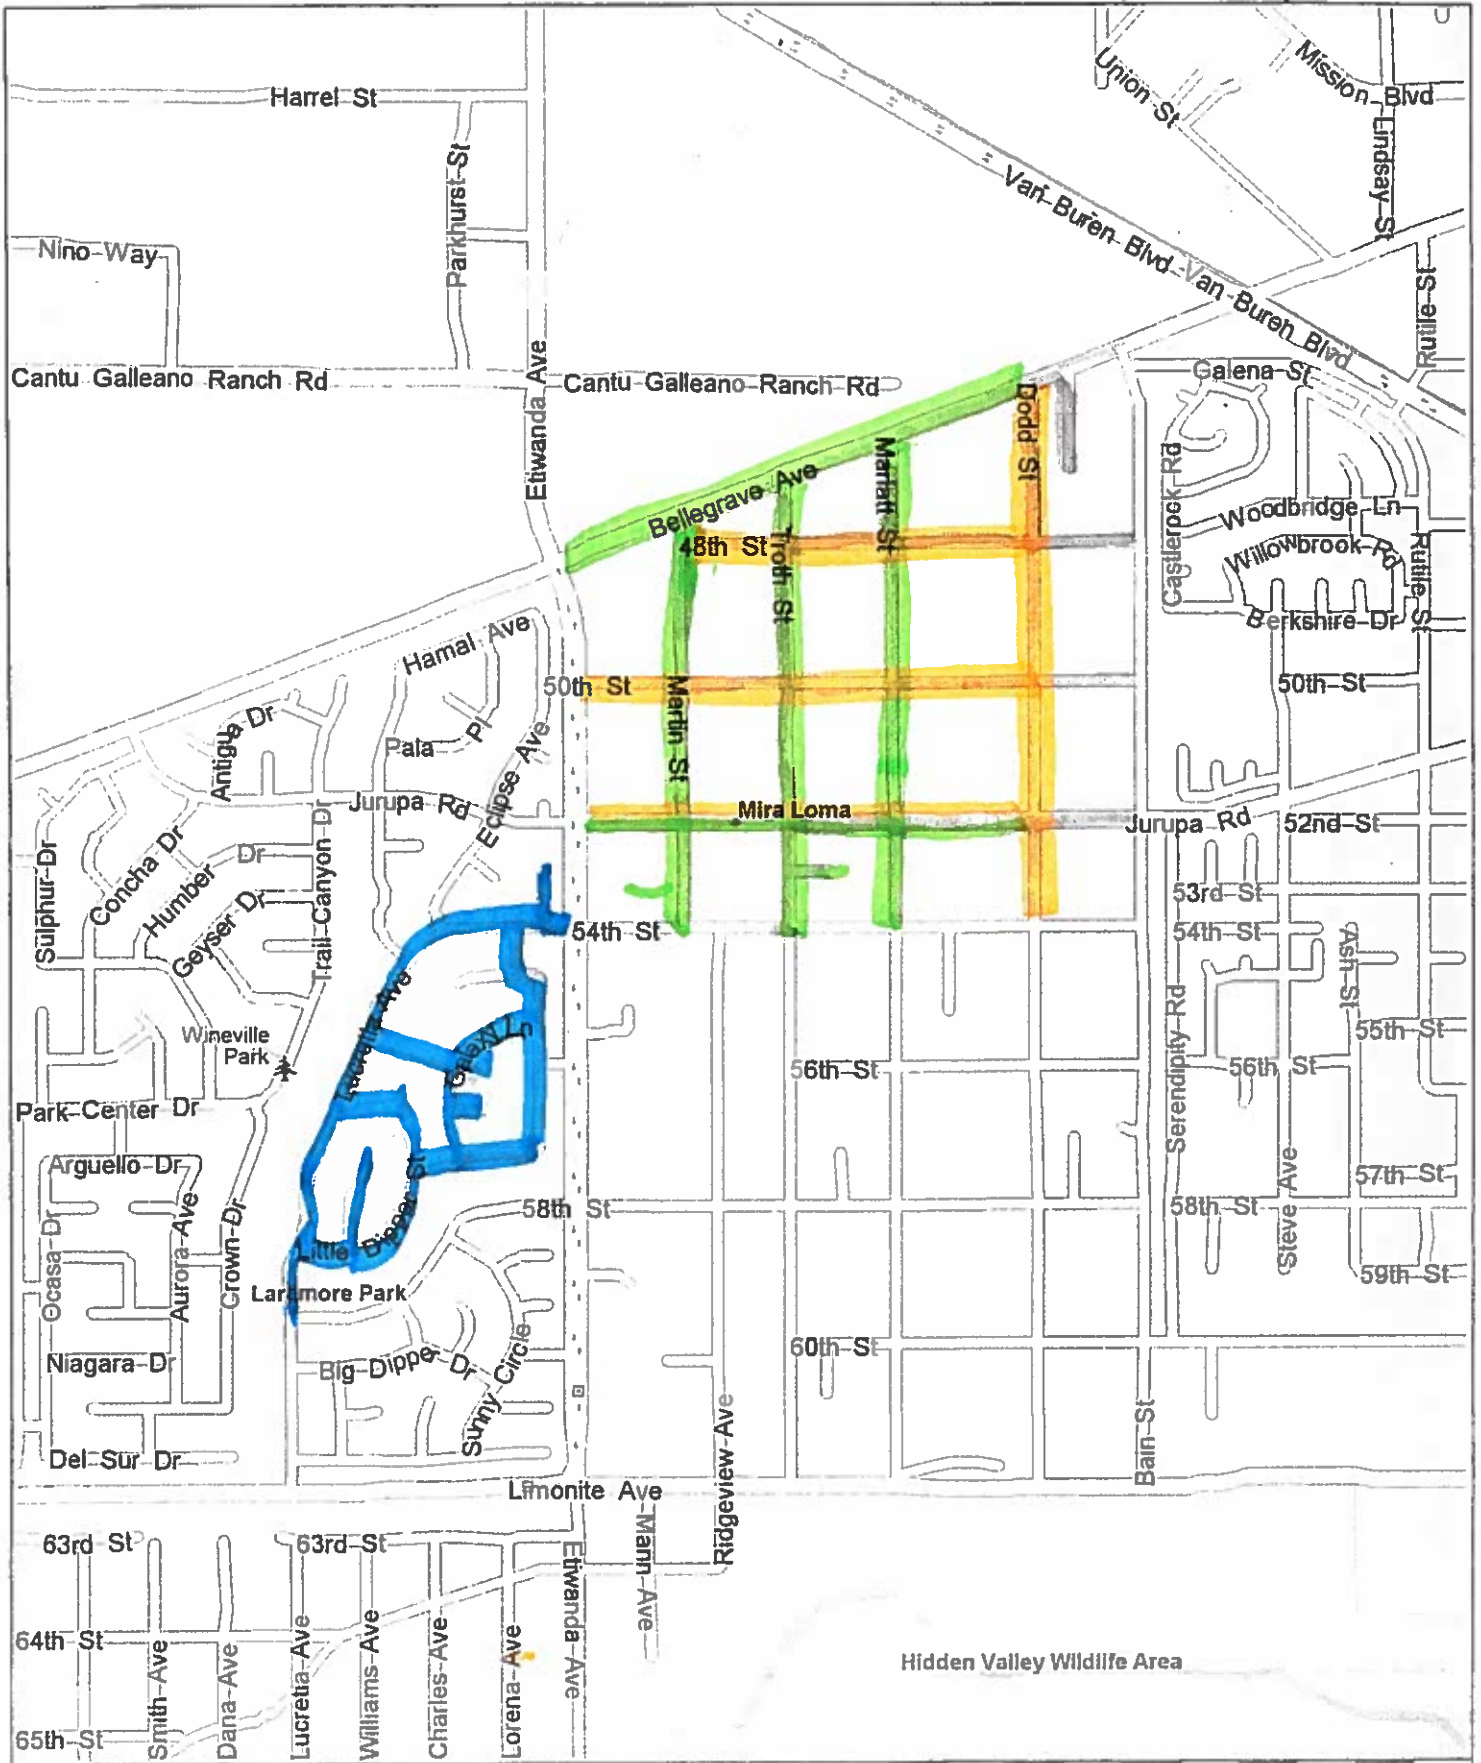

Mira Loma, California, United States

R 174

California, United States, North America R274

R4T4

Mira Loma, California, United States

R 174

Copyright © and (P) 1988-2010 Microsoft Corporation and/or its suppliers. All rights reserved. <http://www.microsoft.com/streets/>
Certain mapping and direction data © 2010 NAVTEQ. All rights reserved. The Data for areas of Canada includes information taken with permission from Canadian authorities, including © Her Majesty the Queen in Right of Canada, © Queen's Printer for Ontario. NAVTEQ and NAVTEQ ON BOARD are trademarks of NAVTEQ. © 2010 Tele Atlas North America, Inc. All rights reserved. Tele Atlas and Tele Atlas North America are trademarks of Tele Atlas, Inc. © 2010 by Applied Geographic Systems. All rights reserved.